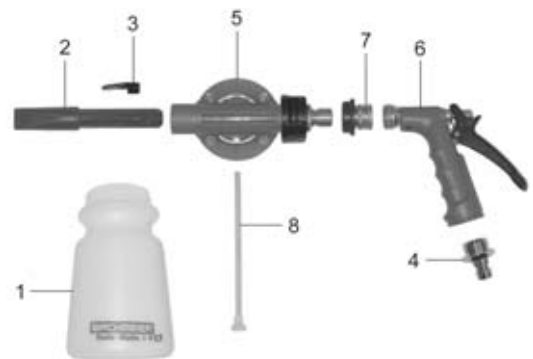

Item No EAN-Code  
7611034...

<b>Rex Profi with mist nozzle brass 1.2 mm</b>		30407197	130064
<b>Accessories (Pictures see page 30)</b>			
Adjustable nozzle 1.3 mm		28502599-SB	100180
<b>No Gasket set consisting of:</b>		11637902-SB	710303
2	Insert ring		
3	Gland packing		
4	Piston tube		
5	Piston screw		
6	Gasket 11x7.6x2		
7	Ball		
8	Spring		
9	Thread ring		
11	Suction tube		
12	Suction filter		
<b>No Spare parts</b>			
1	Piston tube	11026801-SB	710037
10	Mist nozzle assy.	10370601-SB	100111
13	Suction connection <b>Minimum order qty. 5 pcs</b>	80011201	
14	Tank 1.7 l	11684202	040158
15	Ressort <b>Minimum order qty. 5 pcs</b>	11683901	

<b>Vario-Matic 1 P Foam gun</b>		11841001	
<b>Accessories (Pictures see page 30)</b>			
Tank 2 lt		11841013	
Suction tube for 2 lt tank, incl. filter		11841035	
Screw cap for tanks 1lt / 2lt		11841014	
Filter with gasket		11841036	
<b>No Spare parts</b>			
1	Tank 1 lt	11841012	
2	Foam adapter	11841016	
3	Deflector (for disinfection)	11841018	
4	Connecting nipple, nickled	11841020	
5	Dosing tip assy.	11841024	
6	Trigger assy.	11841027	
7	Quick coupling female	11841028	
8	Suction tube 1 lt tank, incl. filter	11841034	