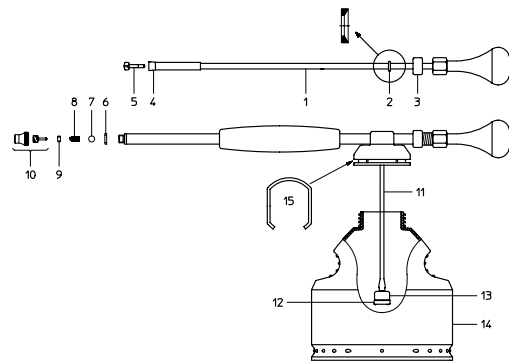

Item No EAN-Code  
7611034...

<b>Rex Profi with mist nozzle brass 1.2 mm</b>		30407197	130064
<b>Accessories (Pictures see page 30)</b>			
Adjustable nozzle 1.3 mm		28502599-SB	100180
<b>No Gasket set consisting of:</b>		11637902-SB	710303
2	Insert ring		
3	Gland packing		
4	Piston tube		
5	Piston screw		
6	Gasket 11x7.6x2		
7	Ball		
8	Spring		
9	Thread ring		
11	Suction tube		
12	Suction filter		
<b>No Spare parts</b>			
1	Piston tube	11026801-SB	710037
10	Mist nozzle assy.	10370601-SB	100111
13	Suction connection <b>Minimum order qty. 5 pcs</b>	80011201	
14	Tank 1.7 l	11684202	040158
15	Ressort <b>Minimum order qty. 5 pcs</b>	11683901	

<b>Vario-Matic 1 P Foam gun</b>		11841001	
<b>Accessories (Pictures see page 30)</b>			
Tank 2 lt		11841013	
Suction tube for 2 lt tank, incl. filter		11841035	
Screw cap for tanks 1lt / 2lt		11841014	
Filter with gasket		11841036	
<b>No Spare parts</b>			
1	Tank 1 lt	11841012	
2	Foam adapter	11841016	
3	Deflector (for disinfection)	11841018	
4	Connecting nipple, nickled	11841020	
5	Dosing tip assy.	11841024	
6	Trigger assy.	11841027	
7	Quick coupling female	11841028	
8	Suction tube 1 lt tank, incl. filter	11841034	