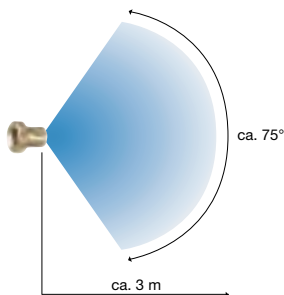

Swiss Quality

Florajet nozzles

Standard nozzle

Mist nozzle 1,2mm
10370601 SB

Adjustable nozzle 1.3 mm (optional extra)

Adjustable nozzle 1.3 mm M8
28502599 SB

Tip: Take the spiral core out of the standard mist nozzle and it will give a jet up to 5 meters.