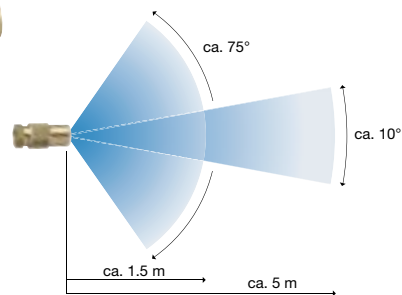

Swiss Quality

Florajet nozzles

Standard nozzle

Mist nozzle 1,2mm
10370601 SB

Adjustable nozzle 1.3 mm (optional extra)

Adjustable nozzle 1.3 mm M8
28502599 SB

Tip: Take the spiral core out of the standard mist nozzle and it will give a jet up to 5 meters.