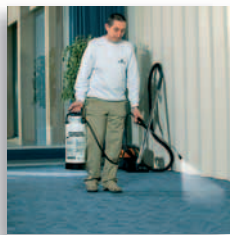

for industry

Your Birchmeier distributor:

BIRCHMEIER®

Birchmeier Sprühtechnik AG, Im Stetterfeld 1, CH-5608 Stetten

Tel. +41 56 485 81 81, Fax +41 56 485 81 82, www.birchmeier.com, info@birchmeier.com