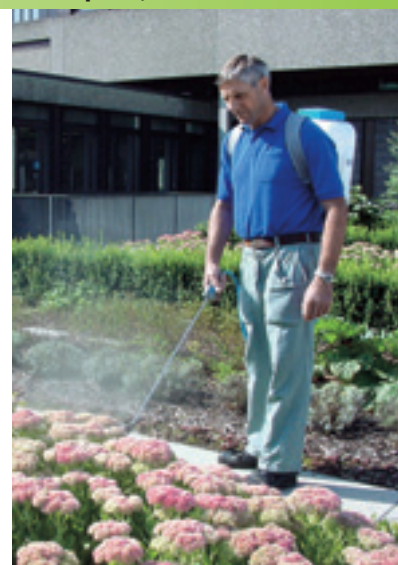

Accu 285-15

Filling volume: 15 ltr. Pressure: 4,5 / 6 bar Max. output: 1,7 l/min

Accu 285-15
11597503

Silent and no fumes – the comfortable knapsack sprayer with electrical pump. The powerful battery allows spraying of up to 120 litres with one charge!

- transparent 15 ltr. plastic tank
- 2 pressure levels: 4/6,5 bar with electric pump
- ideal for use in noise sensitive areas e.g. hospitals, schools, cemeteries
- net weight 5,7 kg
- large filling opening with filter and dosage indicator
- residual spray drainage for easy tank cleaning
- comfortable carrying strap with back cushion
- screw system for Profi-set and accessories
- with additional herbicide nozzle (included in delivery)