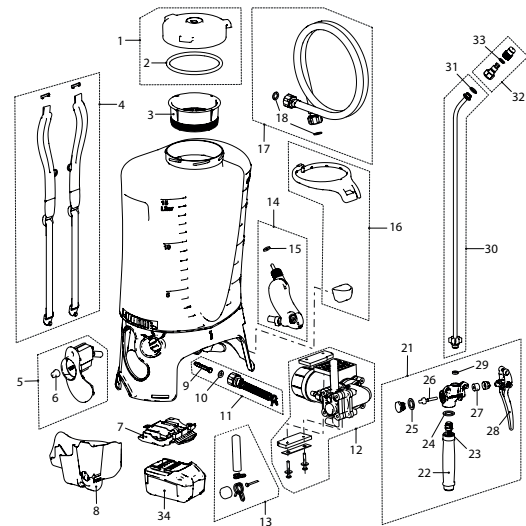

REC 15 AC1

REC 15 AC1, backpack sprayer (15 litres) incl. battery pack and charger EU	12070901	220154
REC 15 AC2, backpack sprayer (15 litres) without battery pack / charger	12073001	220192
Accessories (Pictures see page 80 ff)		
AS 1200 AC1, battery spray blower (only REC 15)	12118001	014319
Vario Gun, stepless variable one-hand operation from spray to jet	11558501	100821
Floodjet nozzle 1.6 mm (blue) (Herbicide nozzle)	10501803-SB	100241
XL 8 S Telescopic lance 7 m (max. 6 bar) / working height 8 m (Spray version)	11935801	113982
Telescopic tube 1- 2 m, anodised aluminium, thread G1/4"e on both sides	10985201	100456
Extension tube straight 1 m, brass, G1/4"-G1/4"e	10960601	100463
Professional spray hood oval, screw fitting	10501606	100906
Spray hood, 12.5 cm, screw fitting	11998601	710891
Spray boom, aluminium, screw fitting, 4 fanjet nozzles XR 11001 VS (orange) for REB / REC	12033001	720845
Duro mist nozzle 1.65 mm for white washing	28502325-SB	100364
Biofilter for the use of home-made spray mixtures	11475701	100593
Gasket set, No 2,9,10,15,18,20,31,33	REC / REB	11934101
Gasket set spraying equipment, No 23,24,25,26,27,29,31,33	REC	12058001-SB
Nr. Spare parts		
1 Lid ø137 mm	REC / REB	10397202-SB
3 Filter screen	REC / REB	77009699-SB
4 Carrying belt (pair)	REC / REB	11923401
5 Electronic	REC	12076201
5 Electronic	REB	12075901
6 Potentiometer knob, minimum order qty. 5 pcs	REC / REB	11922701
7 Battery fixing plate	REC	12075601
7 Battery fixing plate	REB	12075501
8 Motor cover complete	REC	11948701
11 Suction tube	REC	12078501
12 Pump and motor	REC	11923002
12 Pump and motor	REB	12017801
13 Diaphragm and pulsation damper set	REC	11998301
14 Air vessel	REC	11933302
14 Air vessel	REB	12071501
16 Spray tube holder	REC / REB	11934001
17 Hose 1.3 m, G1/2"-G1/2"	REC / REB	11929701
19 Trigger Profi G1/2"	REB	11934701
Gasket set for trigger	REB	11664910
20/29 Gasket 12.2x7x3; 12 pcs per pack	REB / REC	11642404
21 Trigger brass LB, G1/2", 10 bar	REC	12047501-SB
22 Plastic handle G1/2"	REC	10392201-SB
28 Lever for trigger brass LB	REC	12046501
30 Spray tube 60 cm curved, brass	REB / REC	12007401
31 Gasket 17x12.7x2; 10 pcs per pack	REB / REC	11642403
32 Adjustable nozzle 1.7 mm, brass	REB / REC	28502597-SB
34 Battery pack 18 V Li-Power / 4.0 Ah *	REC	12071401
34 Battery pack 18 V Li-Power / 2.0 Ah *	REB	12070301
Quick charger ASC 55, 220-240 V, EU - plug type C *	REC	12070101
Charger SC 30, 220-240 V, EU - plug type C *	REB	12074501