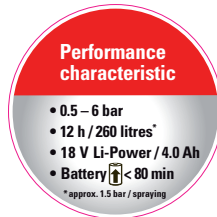

REC 15 AC1

REC 15 AC1, backpack sprayer (15 litres) incl. battery pack and charger EU	12070901	220154
REC 15 AC2, backpack sprayer (15 litres) without battery pack / charger	12073001	220192
Accessories (Pictures see page 80 ff)		
AS 1200 AC1, battery spray blower (only REC 15)	12118001	014319
Vario Gun, stepless variable one-hand operation from spray to jet	11558501	100821
Floodjet nozzle 1.6 mm (blue) (Herbicide nozzle)	10501803-SB	100241
XL 8 S Telescopic lance 7 m (max. 6 bar) / working height 8 m (Spray version)	11935801	113982
Telescopic tube 1- 2 m, anodised aluminium, thread G1/4"e on both sides	10985201	100456
Extension tube straight 1 m, brass, G1/4"-G1/4"e	10960601	100463
Professional spray hood oval, screw fitting	10501606	100906
Spray hood, 12.5 cm, screw fitting	11998601	710891
Spray boom, aluminium, screw fitting, 4 fanjet nozzles XR 11001 VS (orange) for REB / REC	12033001	720845
Duro mist nozzle 1.65 mm for white washing	28502325-SB	100364
Biofilter for the use of home-made spray mixtures	11475701	100593
Gasket set, No 2,9,10,15,18,20,31,33	REC / REB	11934101
Gasket set spraying equipment, No 23,24,25,26,27,29,31,33	REC	12058001-SB
Nr. Spare parts		
1 Lid ø137 mm	REC / REB	10397202-SB
3 Filter screen	REC / REB	77009699-SB
4 Carrying belt (pair)	REC / REB	11923401
5 Electronic	REC	12076201
5 Electronic	REB	12075901
6 Potentiometer knob, minimum order qty. 5 pcs	REC / REB	11922701
7 Battery fixing plate	REC	12075601
7 Battery fixing plate	REB	12075501
8 Motor cover complete	REC	11948701
11 Suction tube	REC	12078501
12 Pump and motor	REC	11923002
12 Pump and motor	REB	12017801
13 Diaphragm and pulsation damper set	REC	11998301
14 Air vessel	REC	11933302
14 Air vessel	REB	12071501
16 Spray tube holder	REC / REB	11934001
17 Hose 1.3 m, G1/2"-G1/2"	REC / REB	11929701
19 Trigger Profi G1/2"	REB	11934701
Gasket set for trigger	REB	11664910
20/29 Gasket 12.2x7x3; 12 pcs per pack	REB / REC	11642404
21 Trigger brass LB, G1/2", 10 bar	REC	12047501-SB
22 Plastic handle G1/2"	REC	10392201-SB
28 Lever for trigger brass LB	REC	12046501
30 Spray tube 60 cm curved, brass	REB / REC	12007401
31 Gasket 17x12.7x2; 10 pcs per pack	REB / REC	11642403
32 Adjustable nozzle 1.7 mm, brass	REB / REC	28502597-SB
34 Battery pack 18 V Li-Power / 4.0 Ah *	REC	12071401
34 Battery pack 18 V Li-Power / 2.0 Ah *	REB	12070301
Quick charger ASC 55, 220-240 V, EU - plug type C *	REC	12070101
Charger SC 30, 220-240 V, EU - plug type C *	REB	12074501