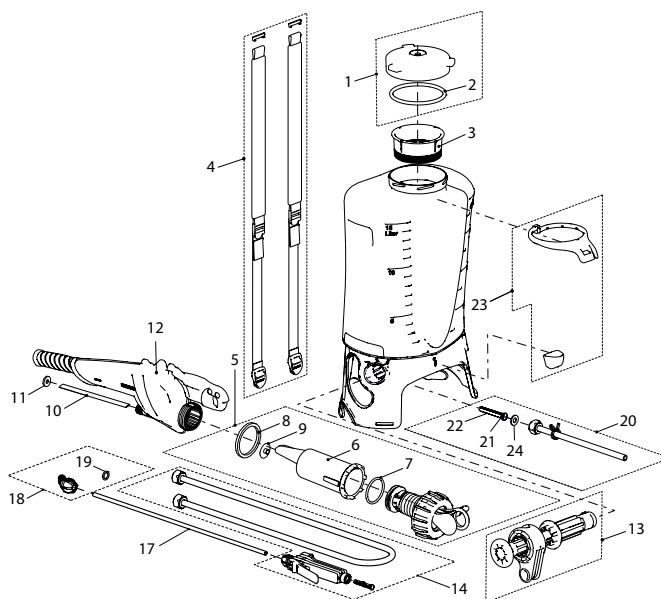

RPD 15 ABR

**RPD 15 ABR, backpack sprayer (15 litres)**

11924701

010106

**Accessories (Pictures see page 76 ff)**

Pressure control valve PR 3 E1 (adjustable), see page 6	12098901-SB	011929
Vario Gun, stepless variable one-hand operation from spray to jet	11558501	100821
Telescopic tube 0.45 - 0.9 m, plastic/aluminium	11659001-SB	030098
Glass-fibre reinforced plastic spray tube, length 1 m	11497403	100890
Spray tube 1 m brass with adapter G1/4"e	11486401	040820
Spray hood oval, compression fitting	11871101	110066
Spray hood round, ø12.5 cm, compression fitting	11864801	110042
Spray boom plastic, max. 4 bar, compression fitting, 4 fanjet nozzles TP 80015 VP (green)	11659801-SB	100975
Biofilter for the use of home-made spray mixtures	11475701	100593

No	Gasket set consisting of:	11941001-SB	400150
2	Gasket 108x7		
6	Cylinder		
7	O-ring 36.x3.5		
8	Gasket 56x48x4		
9	Pump gasket ø24 mm		
10	Suction tube L = 130 mm		
11	Gasket 15x5.5x2		
19	O-ring 7.66x1.78		
21	Gasket 15x7x1.5		
22	Filter		
24	Gasket 16x8x2		

No	Spare parts	10397202-SB	151007
1	Lid ø137 mm	77009699-SB	151038
3	Filter screen	11923302	113999
4	Carrying belt (pair)	11939301	113906
5	Pump (without pump lever)	11920201	113913
12	Pump lever	11939401	113920
13	Pump lever joint	11637602-SB	710525
14	Trigger and hose 1.3 m, G1/2"-G1/2"	11310402	710297
17	Spray tube 50 cm straight, brass	11889601	040943
18	Adjustable nozzle 1.7 mm, plastic brass	11939501	113944
20	Suction tube-set	11934001	113951
23	Spray tube holder		