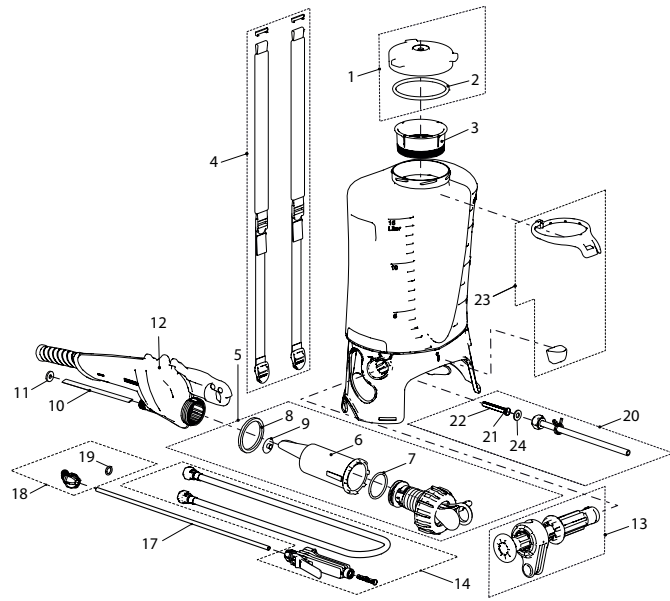

RPD 15 ABR

**RPD 15 ABR, backpack sprayer (15 litres)**

11924701

010106

**Accessories (Pictures see page 78 ff)**

Pressure control valve PR 3 E1 (adjustable), see page 6	12098901-SB	011929
Vario Gun, stepless variable one-hand operation from spray to jet	11558501	100821
Telescopic tube 0.45 - 0.9 m, plastic/aluminium	11659001-SB	030098
Glass-fibre reinforced plastic spray tube, length 1 m	11497403	100890
Spray tube 1 m brass with adapter G1/4"e	11486401	040820
Spray hood oval, compression fitting	11871101	110066
Spray hood round, ø12.5 cm, compression fitting	11864801	110042
Spray boom plastic, max. 4 bar, compression fitting, 4 fanjet nozzles TP 80015 VP (green)	11659801-SB	100975
Biofilter for the use of home-made spray mixtures	11475701	100593

No	Gasket set consisting of:		
2	Gasket 108x7		
6	Cylinder		
7	O-ring 36.x3.5		
8	Gasket 56x48x4		
9	Pump gasket ø24 mm		
10	Suction tube L = 130 mm		
11	Gasket 15x5.5x2		
19	O-ring 7.66x1.78		
21	Gasket 15x7x1.5		
22	Filter		
24	Gasket 16x8x2		

No	Spare parts		
1	Lid ø137 mm	10397202-SB	151007
3	Filter screen	77009699-SB	151038
4	Carrying belt (pair)	11923302	113999
5	Pump (without pump lever)	11939301	113906
12	Pump lever	11920201	113913
13	Pump lever joint	11939401	113920
14	Trigger and hose 1.3 m, G1/2"-G1/2"	11637602-SB	710525
17	Spray tube 50 cm straight, brass	11310402	710297
18	Adjustable nozzle 1.7 mm, plastic brass	11889601	040943
20	Suction tube-set	11939501	113944
23	Spray tube holder	11934001	113951