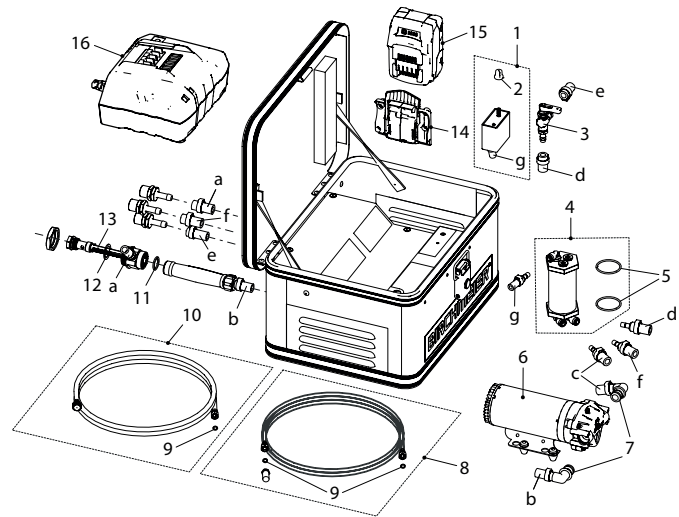

BM 1035 AC1

BM 1035 AC1, pump station with battery pack, with charger EU *	12072901	220307
BM 1035 AC2, pump station without battery pack, without charger *	12114301	013657
BM 1035 AC5, pump station with battery pack, without charger *	12139601	038186
<b>Accessories (Pictures see page 78 ff)</b>		
AS 1200 AC1, battery spray blower (incl. battery carrying unit)	12118001	014319
Shoulder strap for AS 1200, in combination with BM 1035	12124101	023069
Hose 10 m, G1/2"-G1/2"	12007701	720159
Vario Gun, stepless variable one-hand operation from spray to jet	11558501	100821
Trigger brass LB, G1/2"	12047501-SB	150048
Swivel joint, keeps hose from twisting	10397901-SB	700502
Spray tube 60 cm, without adjust. connect., G1/4"e on both sides	28556603	700250
Double nozzle holder SW, thread G1/4"	12006401	031798
Duro mist nozzle 1.5 mm, brass	28502324-SB	100166
Fanjet nozzle G1/4"i, TP 8002 brass	11612810	110561
XL 8 S Telescopic lance 7 m (max. 6 bar) / working height 8 m (Spray version)	11935801	113982
<b>No Repair set consisting of:</b>	12008301	720234
5 O-ring 40.95x2.62		
7 Connector angled 90°, ø10 mm for pump 12 V / 10 bar		
11 Gasket 24x19x2		
Hose clamp ø17.5 mm with insert ring (1 pcs)		
Hose clamp ø18.5 mm with insert ring (1 pcs)		
<b>No Gasket set consisting of:</b>	12060601	012162
9 Gasket 17x11x1.5		
12 Gasket 28x21x1.5		
13 Filter		
<b>Hose set consisting of:</b>	12031601	720760
a Hose ø10x15.8, PVC transparent, L = 0.35 m		
b Hose ø10x15.8, PVC transparent, L = 0.5 m		
c Hose ø10x17, PVC black, L = 0.14 m		
d Hose ø10x17, PVC black, L = 0.35 m		
e Hose ø10x17, PVC black, L = 0.4 m		
f Hose ø10x17, PVC black, L = 0.35 m		
g Hose ø6x12, oil resistant, L = 0.35 m		
<b>Complete hose set at <a href="http://www.birchmeier.com">www.birchmeier.com</a></b>		
<b>No Spare parts</b>		
1 Electronic	12076401	151168
2 Potentiometer knob, <b>minimum order qty. 5 pcs</b>	11922701	720838
3 Mixing valve	12008101	720210
4 Air vessel	12008001	720203
6 Pump and motor 12 V / 10 bar	12069701	200125
8 Suction tube	12031401	720746
9 Gasket 17x11x1.5; 10 pcs per pack	11950101	400211
10 Return hose	12031501	720753
14 Fixing for battery plate	12075701	151199
15 Battery pack 18 V LiHD / 8.0 Ah **	12073601	150932
16 Quick charger ASC 55, 220-240 V, EU - plug type C **	12070101	150864