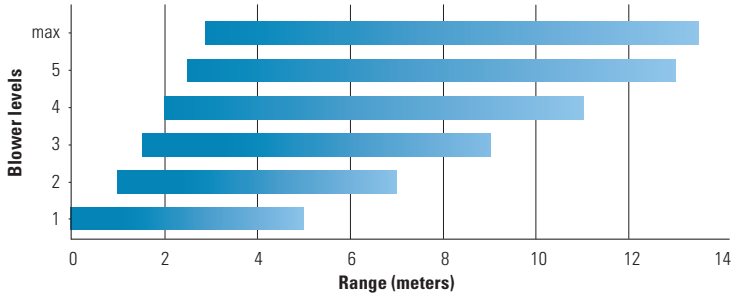

www.birchmeier.com

AS 1200 spray blower including battery, charger and battery carrier unit

Range depending on the fan speed

Spray period AS 1200

AS 1200 AC1
Art.No. 12129001

Technical Specifications

Volume flow	Max. 1200 m ³ /h
Blowing force	Max. 19 N
Range	1 – 13 m
Airspeed levels	1 – 5, plus turbo level (max.)
Airspeed	Up to 65 m/s
Pressure range	0.5 – 10 bar
Battery	LiHD 2 x 18 V / 10.0 Ah (360 Wh)
Battery runing time	25 min to max. 6 h (Blower level 1 – 5)
Battery charging time ¹	70 min
Life span battery	Up to 1000 charging cycles
Weight	3.5 kg
Dimension (L x W x H)	464 x 160 x 304 mm