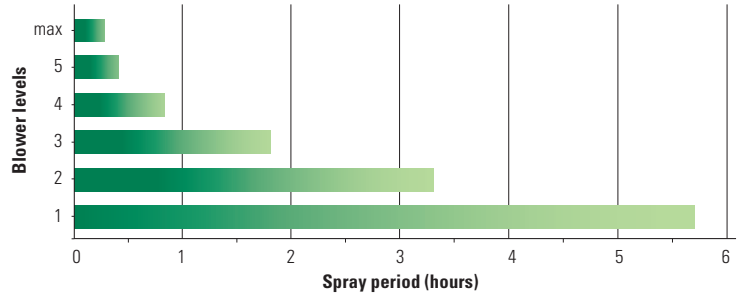

www.birchmeier.com

AS 1200 spray blower including battery, charger and battery carrier unit

Range depending on the fan speed

Spray period AS 1200

AS 1200 AC1
Art.No. 12129001

Technical Specifications

Volume flow	Max. 1200 m ³ /h
Blowing force	Max. 19 N
Range	1 – 13 m
Airspeed levels	1 – 5, plus turbo level (max.)
Airspeed	Up to 65 m/s
Pressure range	0.5 – 10 bar
Battery	LiHD 2 x 18 V / 10.0 Ah (360 Wh)
Battery runing time	25 min to max. 6 h (Blower level 1 – 5)
Battery charging time ¹	70 min
Life span battery	Up to 1000 charging cycles
Weight	3.5 kg
Dimension (L x W x H)	464 x 160 x 304 mm