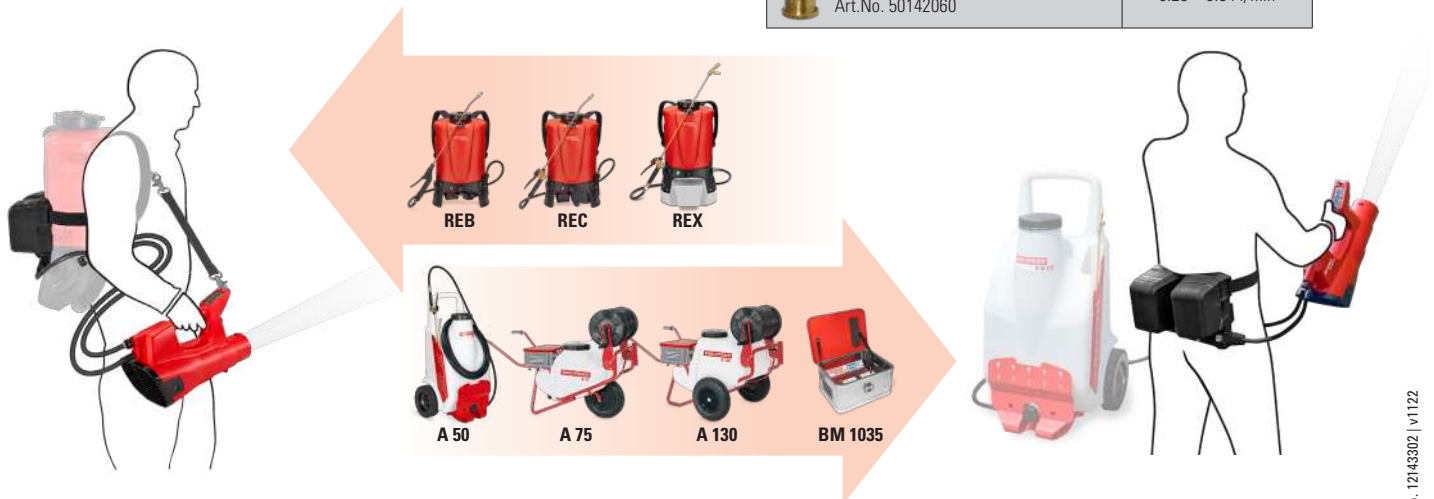

Nozzle flow rates

Nozzles	1 – 10 bar
AITXA 8001 VK Art.No. 12049601	0.23 – 0.72 l/min
AITXA 8002 VK Art.No. 12049701	0.46 – 1.44 l/min
AITXA 8003 VK Art.No. 12049801	0.68 – 2.16 l/min

Optional special nozzles for chicken farm	1 – 10 bar
Special nozzle MV 850 Art.No. 50142056	0.45 – 1.3 l/min
Special nozzle MV 425 Art.No. 50142060	0.23 – 0.64 l/min