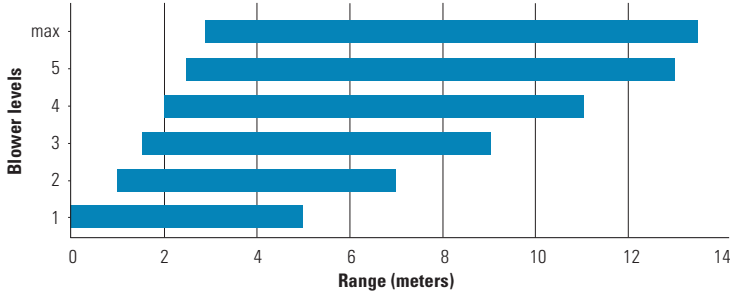

AS 1200 spray blower including battery, charger and battery carrier unit

Range depending on the fan speed