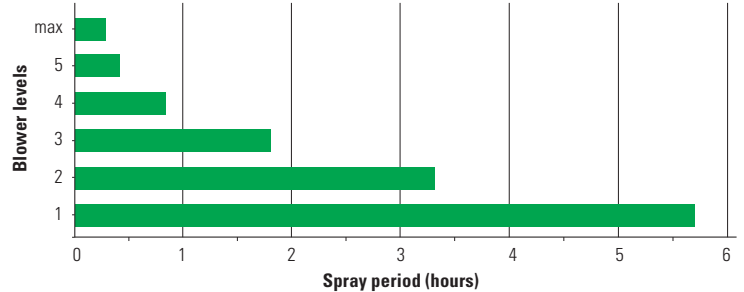

## AS 1200 spray blower including battery, charger and battery carrier unit

Range depending on the fan speed

Spray period AS 1200