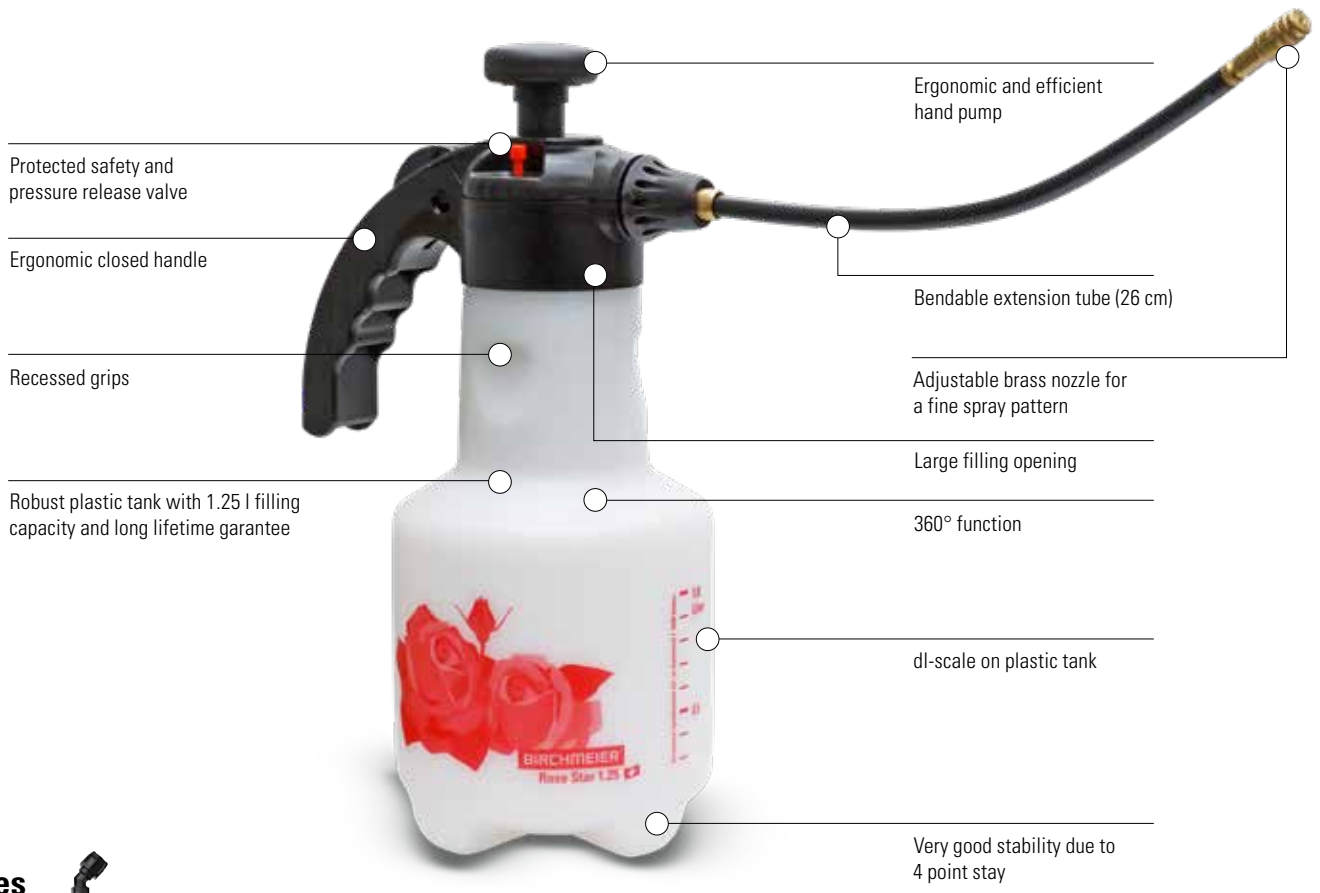

Rose Star 1.25 / 360°

# Compression sprayer with bendable extension for roses and boxtrees

- Spraying in any position (360°)
- Adjustable brass nozzle with swivel head
- Bendable extension tube (26 cm)
- Transparent plastic tank with 1.25 l filling capacity (tank capacity 1.5 l)
- Ergonomic and efficient hand pump up to 3 bar operation pressure
- Protected safety and pressure release valve
- Large filling opening

Made in Switzerland

Unique Birchmeier features

Rose Star 1.25 / 360°  
Art.No. 11978501

Accessories

Spray hood ø 12.5 cm,  
compression fitting  
Art.No. 11864801

Further products: [www.birchmeier.com](http://www.birchmeier.com)