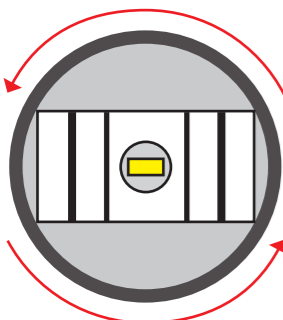

Battery-spray blower AS 1200: round and fanjet attachment

Hollow cone nozzle

Round jet attachment

Spray distance 0.5 to approx. 13 m, depending on the spray blower setting

Hollow cone nozzle

- AITXA 8001 VK
- AITXA 8002 VK
- AITXA 8003 VK
- Special nozzle MV 850
- Special nozzle MV 425
- Special nozzle NF 125

Fanjet nozzle

Fanjet attachment vertical

Spray distance without air up to 2 m 2.5 to 5 m, depending on air speed

Fanjet nozzle

- AIXR 11002 VP
- AIXR 110015 VP
- AIXR 11004 VP

Fanjet attachment horizontal

Spray distance without air up to 2 m 2.5 to 5 m, depending on air speed