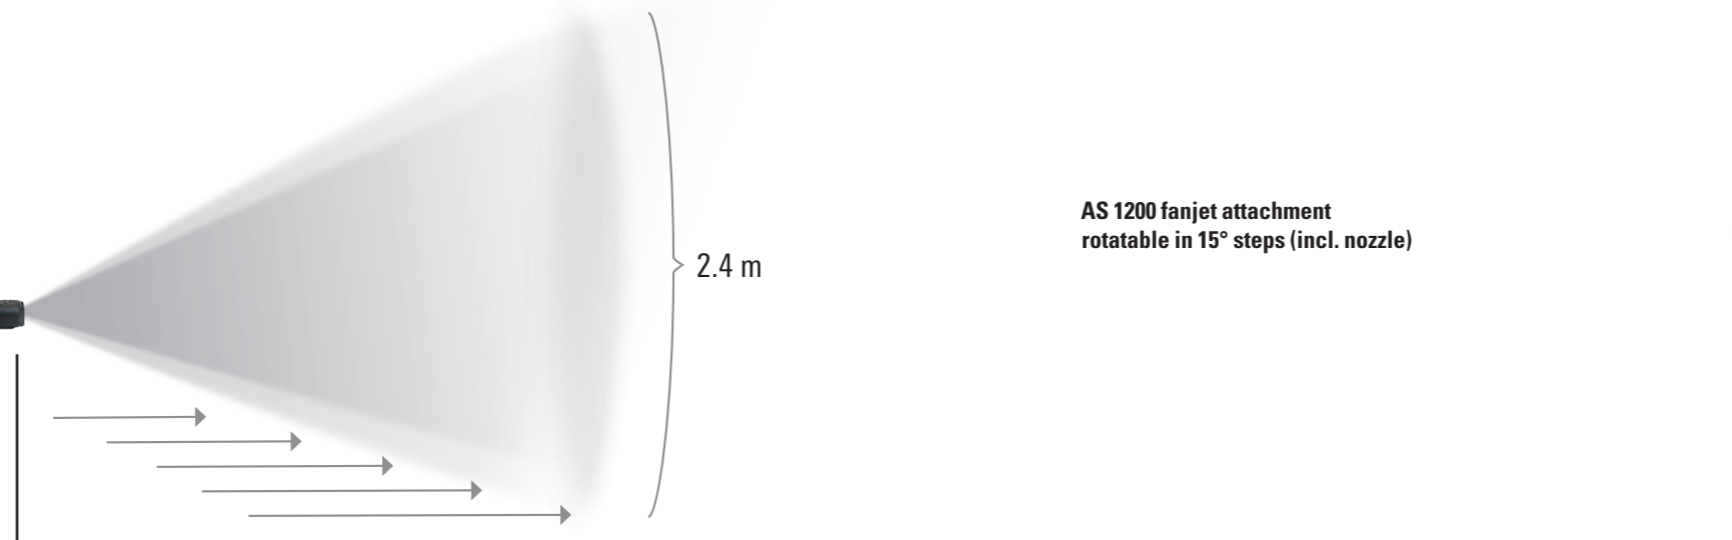

Battery-spray blower AS 1200: round and fanjet attachment

Hollow cone nozzle

Round jet attachment

Spray distance 0.5 to approx. 13 m, depending on the spray blower setting

Hollow cone nozzle

- AITXA 8001 VK
- AITXA 8002 VK
- AITXA 8003 VK
- Special nozzle MV 850
- Special nozzle MV 425
- Special nozzle NF 125

Fanjet nozzle

Fanjet attachment vertical

Spray distance without air up to 2 m 2.5 to 5 m, depending on air speed

Fanjet nozzle

- AIXR 11002 VP
- AIXR 110015 VP
- AIXR 11004 VP

Fanjet attachment horizontal

Spray distance without air up to 2 m 2.5 to 5 m, depending on air speed