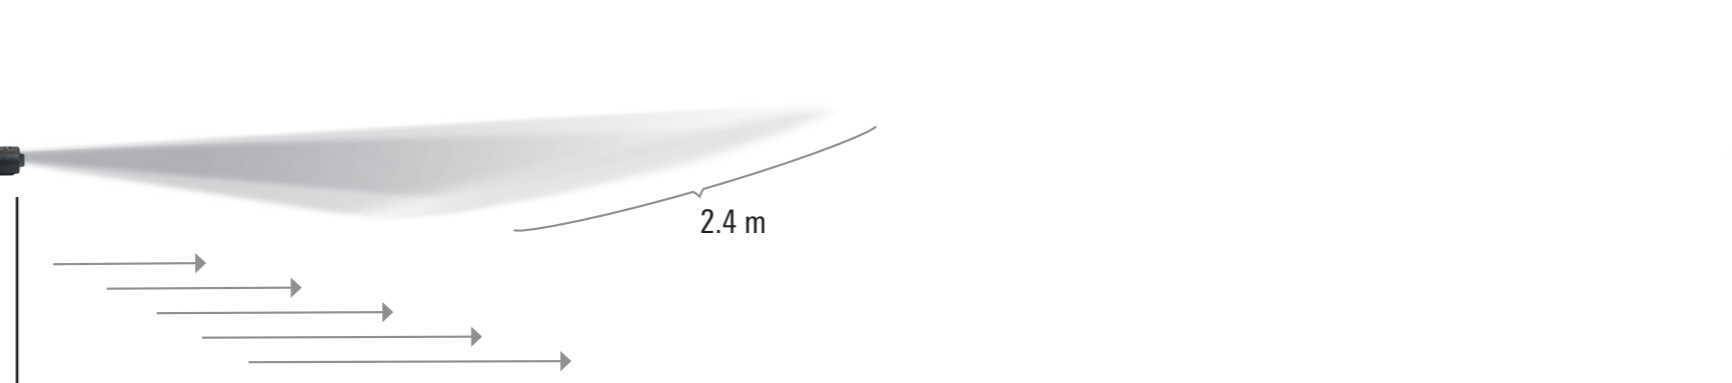

Battery-spray blower AS 1200: round and fanjet attachment

Hollow cone nozzle

Round jet attachment

Spray distance 0.5 to approx. 13 m, depending on the spray blower setting

Hollow cone nozzle

- AITXA 8001 VK
- AITXA 8002 VK
- AITXA 8003 VK
- Special nozzle MV 850
- Special nozzle MV 425
- Special nozzle NF 125

Fanjet nozzle

Fanjet attachment vertical

Spray distance without air up to 2 m 2.5 to 5 m, depending on air speed

Fanjet nozzle

- AIXR 11002 VP
- AIXR 110015 VP
- AIXR 11004 VP

Fanjet attachment horizontal

Spray distance without air up to 2 m 2.5 to 5 m, depending on air speed