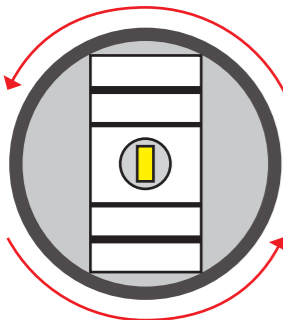

Battery-spray blower AS 1200: round and fanjet attachment

Hollow cone nozzle

Round jet attachment

Spray distance 0.5 to approx. 13 m, depending on the spray blower setting

Hollow cone nozzle

- AITXA 8001 VK
- AITXA 8002 VK
- AITXA 8003 VK
- Special nozzle MV 850
- Special nozzle MV 425
- Special nozzle NF 125

Fanjet nozzle

Fanjet attachment vertical

Spray distance without air up to 2 m 2.5 to 5 m, depending on air speed

Fanjet nozzle

- AIXR 11002 VP
- AIXR 110015 VP
- AIXR 11004 VP

Fanjet attachment horizontal

Spray distance without air up to 2 m 2.5 to 5 m, depending on air speed