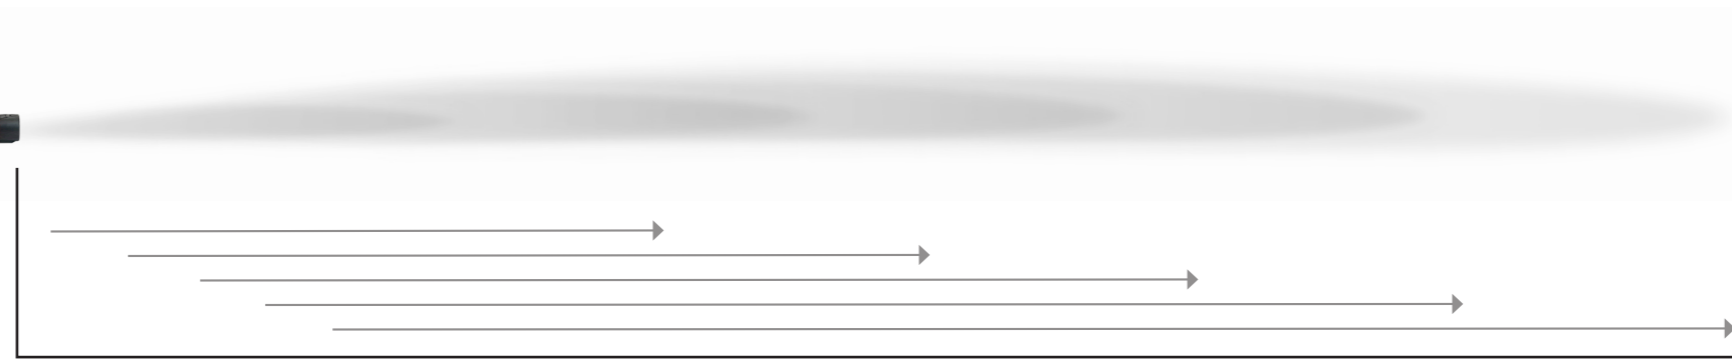

Battery-spray blower AS 1200: round and fanjet attachment

Hollow cone nozzle

Round jet attachment

Spray distance 0.5 to approx. 13 m, depending on the spray blower setting

Hollow cone nozzle

- AITXA 8001 VK
- AITXA 8002 VK
- AITXA 8003 VK
- Special nozzle MV 850
- Special nozzle MV 425
- Special nozzle NF 125

Fanjet nozzle

Fanjet attachment vertical

Spray distance without air up to 2 m 2.5 to 5 m, depending on air speed

Fanjet nozzle

- AIXR 11002 VP
- AIXR 110015 VP
- AIXR 11004 VP

Fanjet attachment horizontal

Spray distance without air up to 2 m 2.5 to 5 m, depending on air speed