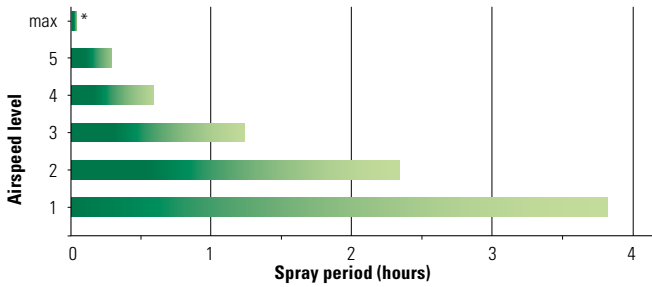

www.birchmeier.com

Video!

AS 1200 spray blower including battery, charger and battery carrier unit

Spray period AS 1200

Nozzle flow rates

Nozzles	1 – 10 bar
 AITXA 8001 VK Art.No. 12049601	0.23 – 0.72 l/min
 AITXA 8002 VK Art.No. 12049701	0.46 – 1.44 l/min
 AITXA 8003 VK Art.No. 12049801	0.68 – 2.16 l/min