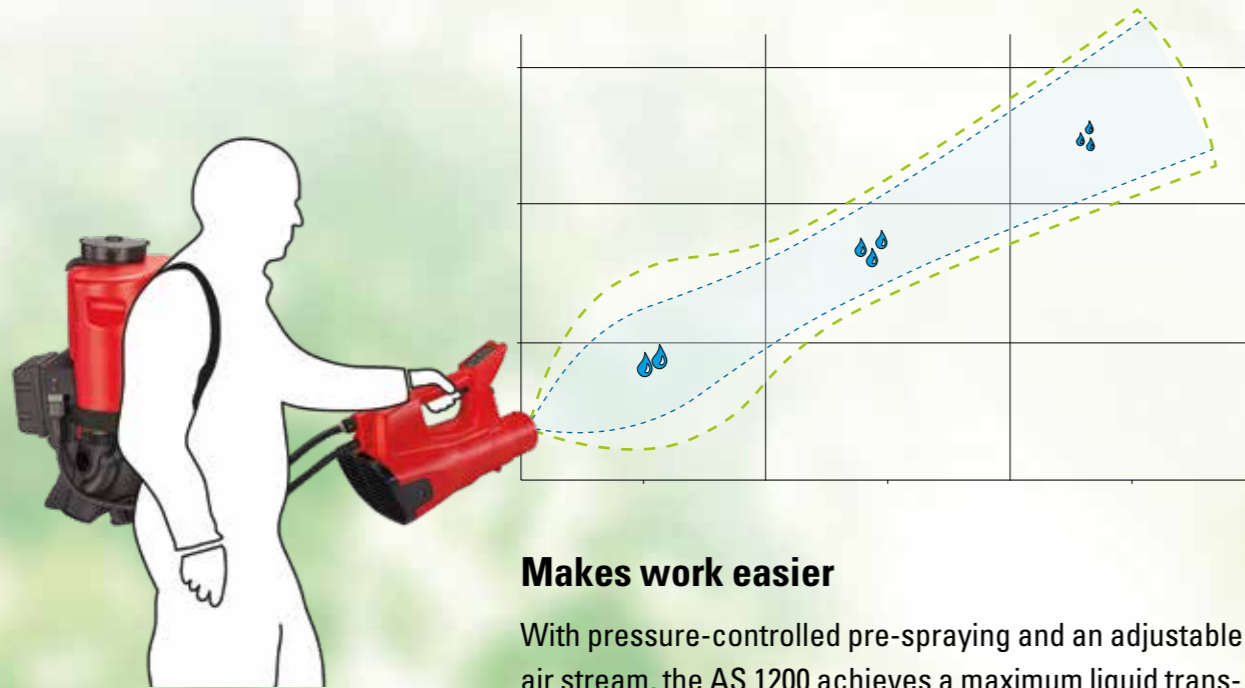

AS 1200 – Battery spray blower

Never a dry leaf again: Spraying with even greater efficiency

max.
10 bar**1**

NEW:
Air-supported
spraying
technology

**ACCU
POWER**

Made in Switzerland

Air-supported spraying with «Accu-Power»

The new technology from Birchmeier. A new dimension to plant protection: Spraying with pressure-controlled liquid supply in an air stream. A large spraying range can be achieved with pre-spraying and a variable air stream. A minimum loss of spray solution and a long reach is the result. The air stream also causes the targeted leaves to move, providing optimum wetting and penetration of foliage and shrubbery. The AS 1200, powered by an additional battery, is combined with a sprayer from the «Accu-Power» line. The spray blower is extremely powerful, easy to operate and impressively quiet.

Makes work easier

With pressure-controlled pre-spraying and an adjustable air stream, the AS 1200 achieves a maximum liquid transportation over the required distance.

- Adjustable air stream
- Specified pre-spraying
- Configurable flow rate
- Evenly distributed droplet spectrum
- Optimum target penetration
- High level of target area efficiency
- Improved use of active ingredients

Powerful and quiet performance

- Up to 4 hours of rechargeable battery power
- Adjustable air speeds up to 65 m/s
- Additional power level
- Spray range up to 13 meters
- Low noise emission
- High energy efficiency