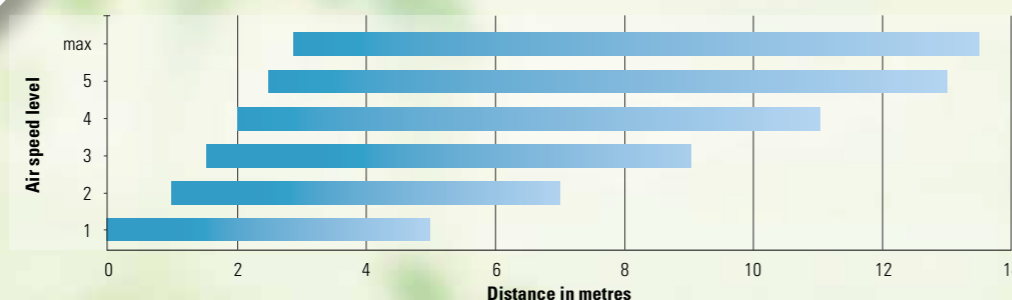

Distance vs. air speed level

Fruit-growing...

Added value by combining with the «Accu-Power» line

The clever concept: the AS 1200 in combination with the existing Birchmeier battery sprayer for even greater benefit. The ideal duo for comfortable and power-saving work with greater freedom of movement.

Powerful and quiet performance

- Up to 4 hours of rechargeable battery power
- Adjustable air speeds up to 65 m/s
- Additional power level
- Spray range up to 13 meters
- Low noise emission
- High energy efficiency