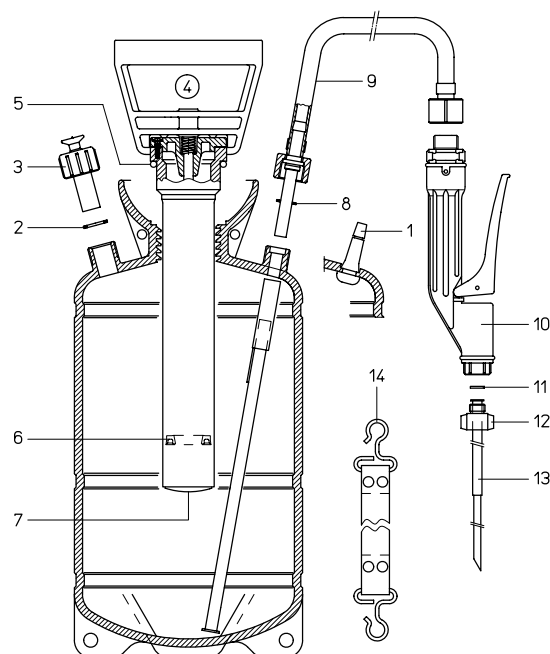

Bobby powder duster

10441401

140025

DR 5 powder duster

11625701

121048

**Accessories (Pictures see page 30)**

Injector needle, curved Ø 2 mm

11435001-SB

100647

**No Gasket set consisting of:**

- 2 Gasket 21x15.4x2  
 5 O-Ring 50.16x5.34  
 7 Pump gasket  
 8 Gasket 17x11x1.5  
 11 Gasket 11.9x7x1.5

11629801-SB

700878

**No Spare parts**

- 1 Valve  
 3 Safety valve 3 bar  
 4 Pump assy.  
 6 Sleeve, 6 pcs. Per pack  
 9 Hose assy.  
 10 Trigger assy.  
 11 Gasket 11.9x7x1.5, 12 pcs. per pack  
 12 Nipple G1/4" **Minimum order qty. 5 pcs**  
 13 Powder tube Ø 4 mm  
 14 Carrying belt

50137531

500157

11617901-SB

710174

11625501

710167

11642701-SB

040059