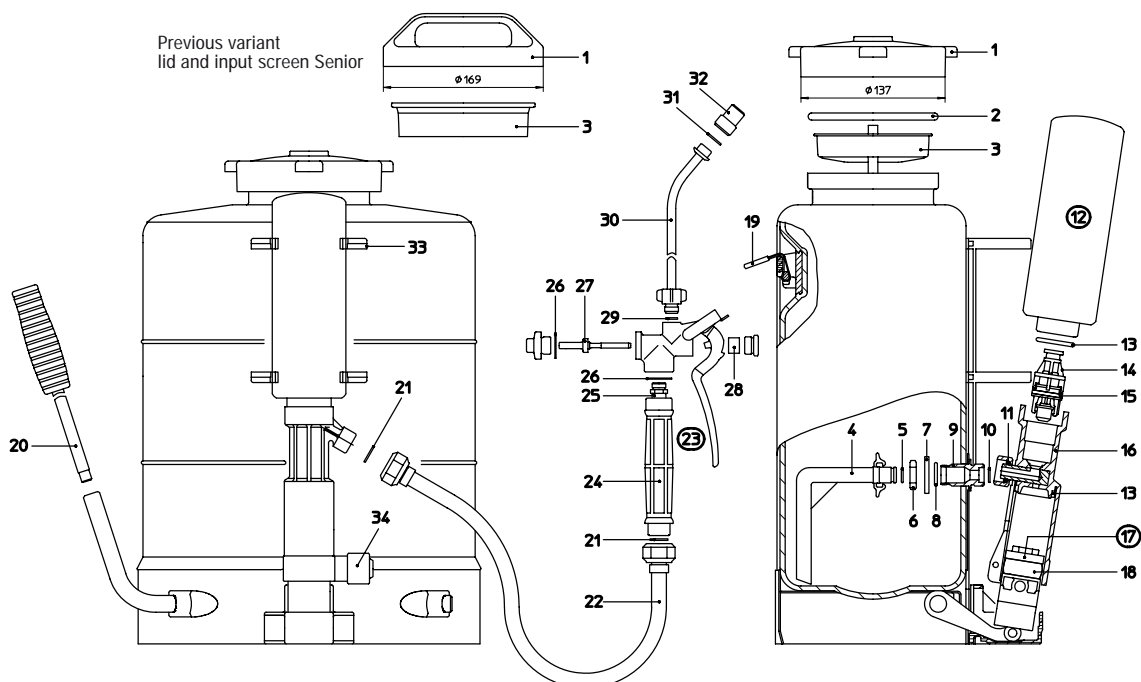

<b>No</b>	<b>Gasket set pump and tank consisting of:</b>	10855901-SB	700014
2	Gasket 108x7		
5	O-Ring 11.11x1.78		
8	O-Ring 19.5x3.0		
10	Gasket 14x9.7x1.5		
13	O-Ring 31.34x3.53		
15	O-Ring 23.47x2.62		
<b>No</b>	<b>Gasket set spraying equipment consisting of:</b>	10600201-SB	700038
21	Gasket 17x11x1.5		
25	Filter		
26	Gasket 24x16.2x2		
27	Valve assy.		
28	Gland packing		
29	Gasket 11.9x7x1.5		
31	Gasket 17x12.7x2		
<b>No</b>	<b>Spare parts</b>		
1	Lid assy. Flox / Iris / Senior Ø 137 mm	10397202-SB	151007
1	Lid assy. Senior (previous variant) Ø 169 mm	10489101-SB	151014
3	Filter screen assy. Flox / Iris / Senior	77009699-SB	151038
3	Filter screen assy. Senior (previous variant)	10489201-SB	151021
4	Suction bend with o-ring (5)	10962301-SB	710204
6	Nut 1/2" <b>Minimum order qty. 5 pcs</b>	41206701	
7	Washer <b>Minimum order qty. 5 pcs</b>	44226001	
9	Double nipple	10950701	
11	Threaded ring <b>Minimum order qty. 5 pcs</b>	10932301	
12	Pump assy. Without piston	10962501-SB	710211
14	Valve assy.	11388501-SB	710099
16	Valve casing assy.	10803701-SB	710082
17	Piston assy.	11051203-SB	710228
18	Rubber piston-ring Ø 37 mm	26200301-SB	710235
19	Carrying belt, pair	11444905-SB	111223
20	Pump lever	11631302	
22	Hose assy.	10396008-SB	113012
23	Trigger assy.	10504010-SB	100531
24	Handle	10392201-SB	100944
29	Gasket 11.9x7x1.5; 12 pcs per pack	11642402-SB	
30	Spray tube 50 cm, curved	11370704	700311
31	Gasket 17x12.7x2; 12 pcs per pack	11642403-SB	040035
32	Duro-nozzle assy. 1.5 mm	28502324-SB	100166
33	Spray wand carrier attachment	11419601-SB	
34	Grease piston <b>Minimum order qty. 5 pcs</b>	10865201	