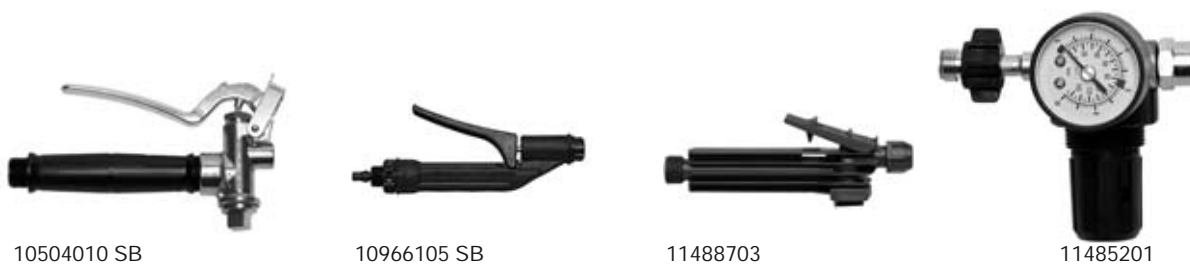

Funnel oval, red		
Size 14 x 9.5 cm, height 16.5 cm	72600399	500027
Size 19 x 12.5 cm, height 21 cm	72600499	500010
Size 19 x 12.5 cm diameter of connection 2.1 cm	10301203	500119

Birchmeier triggers for:		
Flox/Iris/Senior: made of brass with plastic handle, 1/2" thread/10 bar	10504010-SB	100531
Trigger with pressure gauge	10504025	
Flox/Iris/Senior and motorized sprayers: made of brass with brass handle, nickel, 1/2" thread / 20 bar	10504006	100555
Profi Star, Spray-Matic: made of plastic	10966105-SB	100678
Clean-Matic 5 P, Spray-Matic 5 SI, Spray-Matic 10 SP	10966106	
Profi 5	11825901-SB	040332
Spray-Matic 5 S: made of brass with plastic handle, 1/2" thread/10 bar	10504018	100999
Spray-Matic 10 S/SP + 20 S: made of brass with brass handle, nickel, G1/4" thread, 20 bar	10504012	100982
RondoMatic 5: made of plastic	11488703	100791
Garden Star, Flower Power, Power Garden, Power LG: hose and trigger assy.	11637602-SB	710525
Garden 3, Garden 5: hose and trigger assy.	11825801-SB	040233
<b>Spare parts for triggers</b>		
Plastic handle 1/2" G	10392201-SB	100944
Brass handle, nickel, 1/4" G	71407299	100968
Brass handle, nickel, 1/2" G	71407298	040127
Gasket 11.9x7x1.5; 12 per pack for G1/4" i thread	11642404-SB	040042
<b>Special accessories</b>		
Pressure regulator with pressure gauge, 0 to 5 bar	11485201	100685
Pressure gauge incl. gasket	10409601	701066