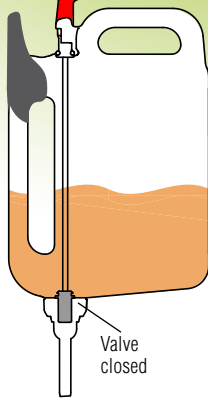

The fastest petrol can for small fuel engines: Rapidon 6

unlocked

Press-button for controlling the valve

pressed

Ventilated

Other Birchmeier products

Your Birchmeier distributor:

Birchmeier Sprühtechnik AG, Im Stetterfeld 1, CH-5608 Stetten, www.birchmeier.com