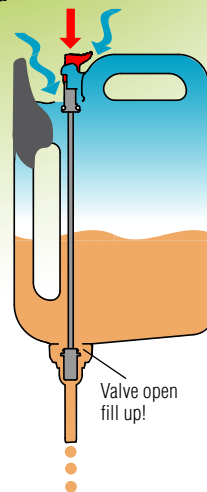

pressed

Ventilated